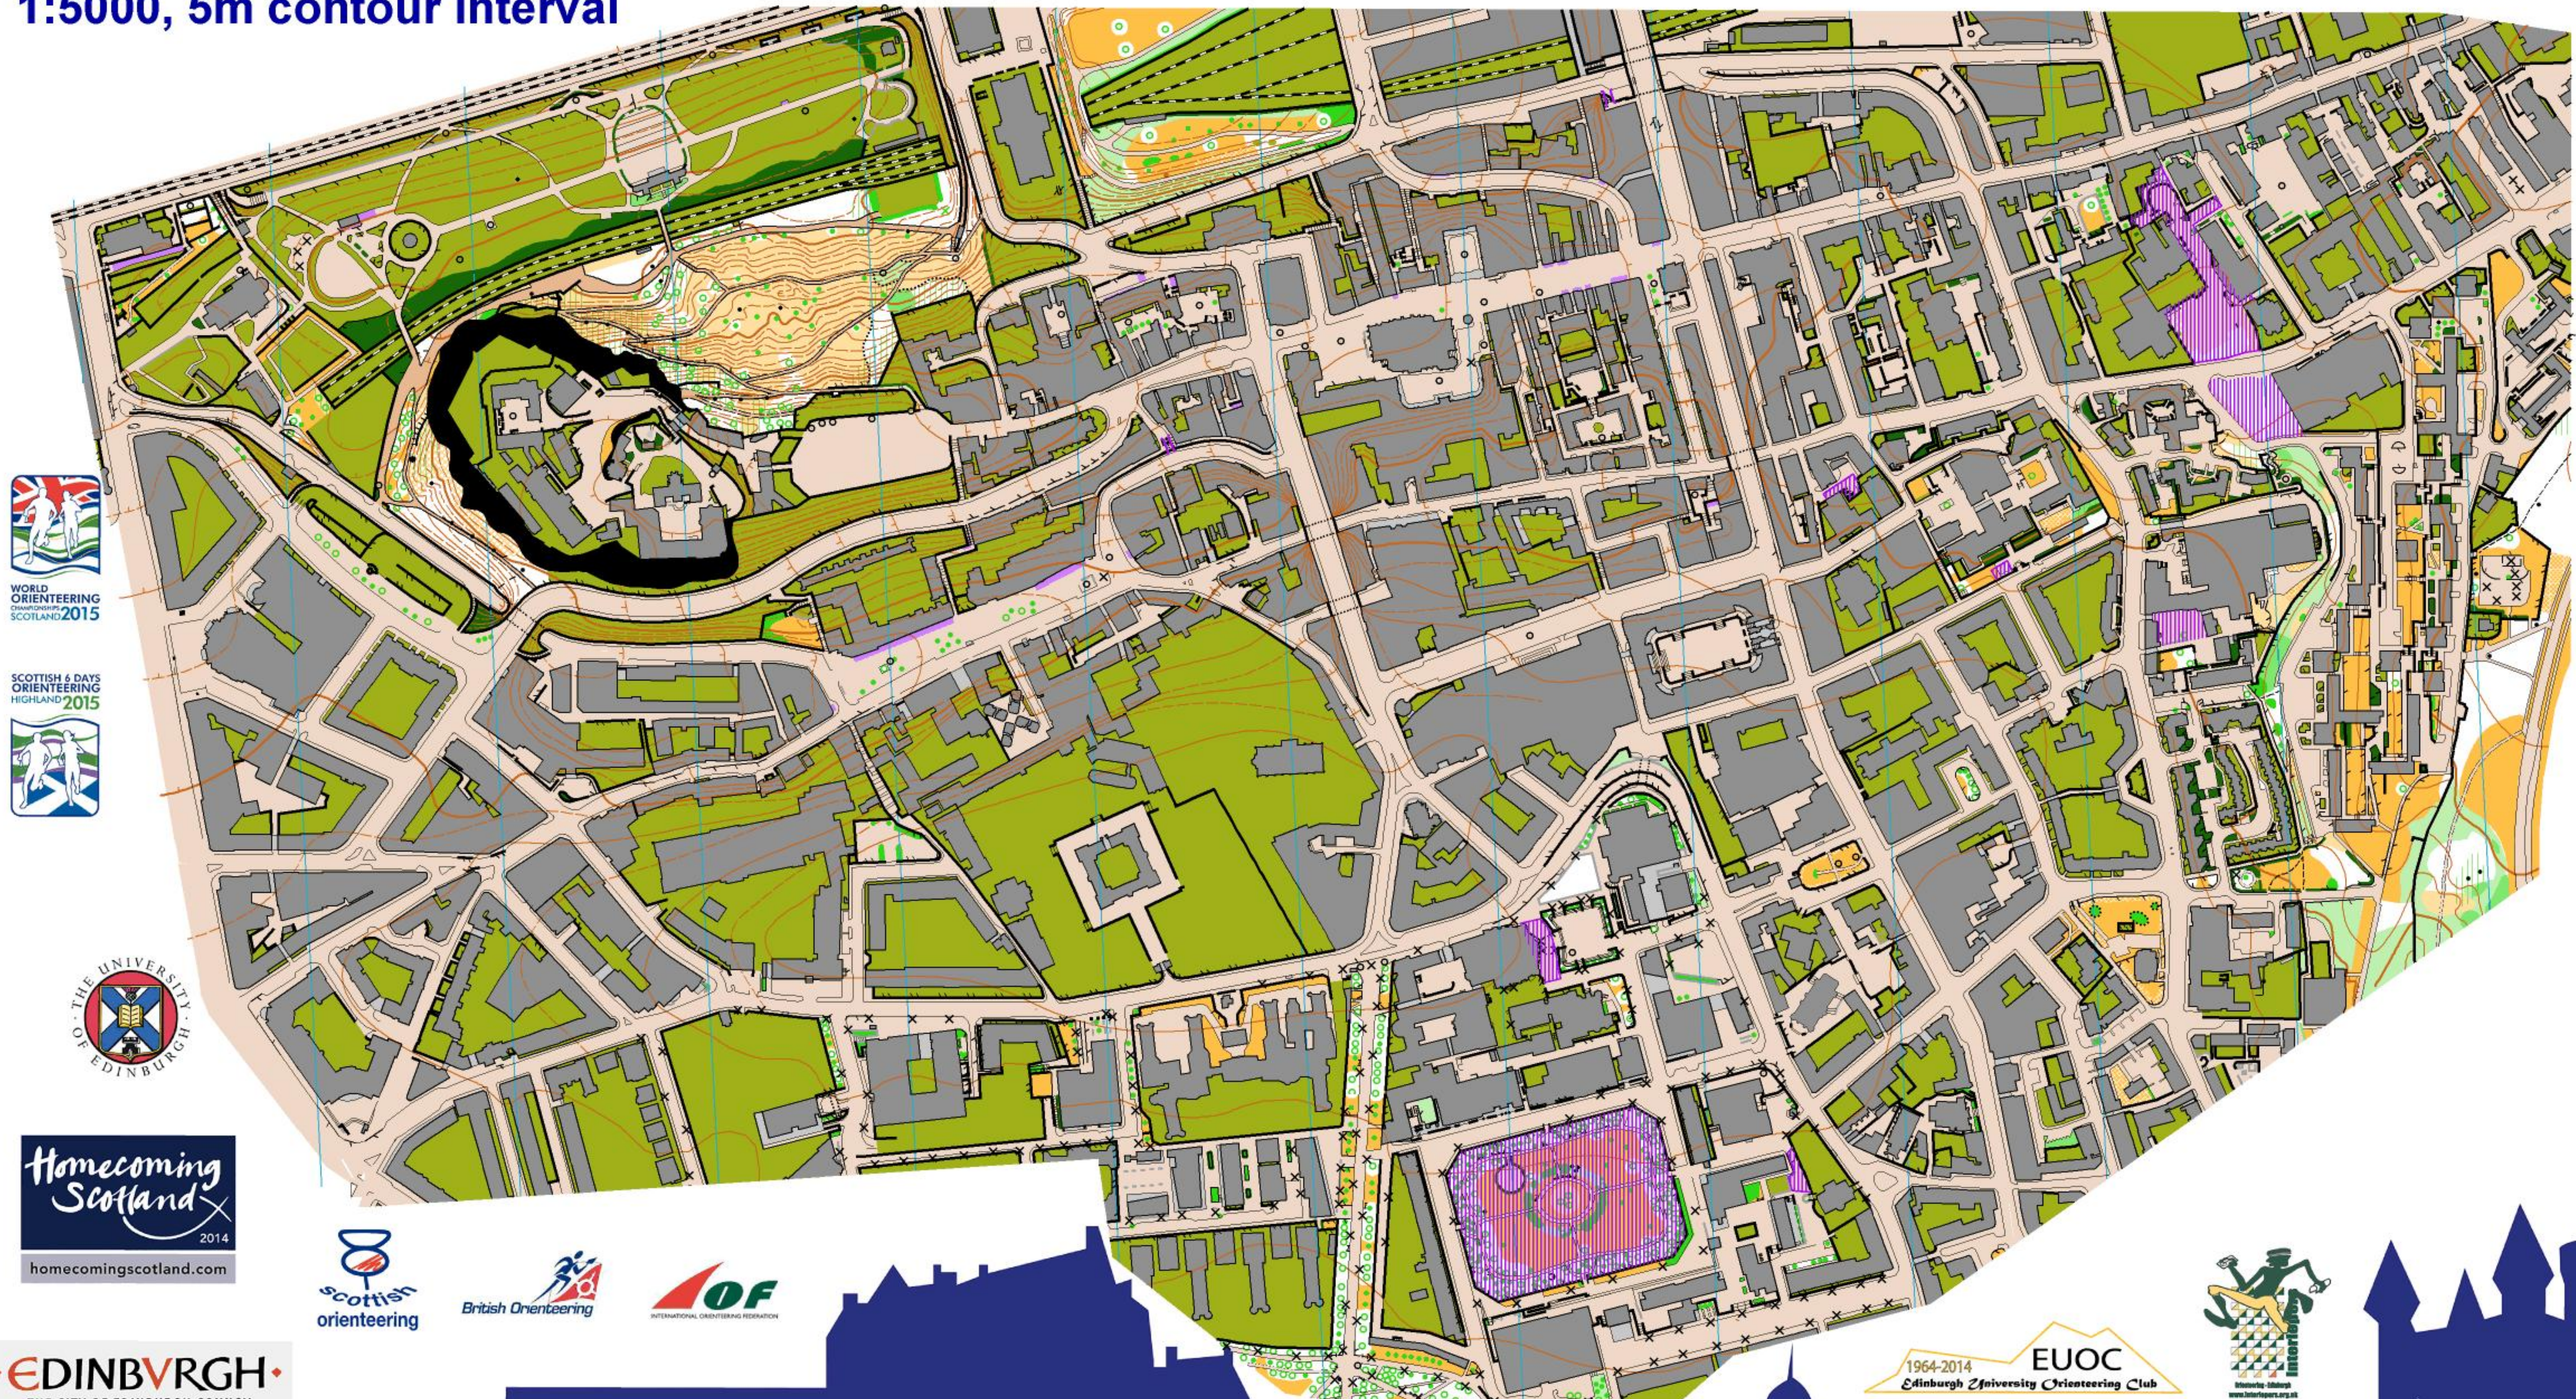

Edinburgh Castle

1:5000, 5m contour interval

Map by Mark Nixon, Graeme Ackland, and Jegor Kostylev, 2009-2014 based on Ordnance Survey mapping with the permission of the controller of Her Majesty's Stationery Office. Crown Copyright Licence No 100015287. Copyright ©AckLand Surveys 2014. Access to the area is covered by the Scottish Outdoor Access Code.

RACE THE CASTLES 2014

**EDINBURGH
STIRLING
BALMORAL
SANDS OF FORVIE**